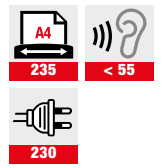

CPNI.
Centro for the Protection
of National Infrastructure

45 CP5 | 45 CP7

EcoLogic

I-control®

DLS

Silentec®

2x2

45 SP2, CP4, CP5

PROFESSIONAL DATA SHREDDERS

– a Synthesis of Technology, Performance and Design. All intimus® shredders are built from durable, precision engineered, high-performance components, designed for a long life of high volume usage. The product range covers all requirements from day-to-day office use up to High Security Shredding machines in use for destruction of classified material in line with all current legal requirements such as DIN 66399 or NSA 02/01. intimus® shredders carry various features which make them unique in user-friendliness and operating efficiency.