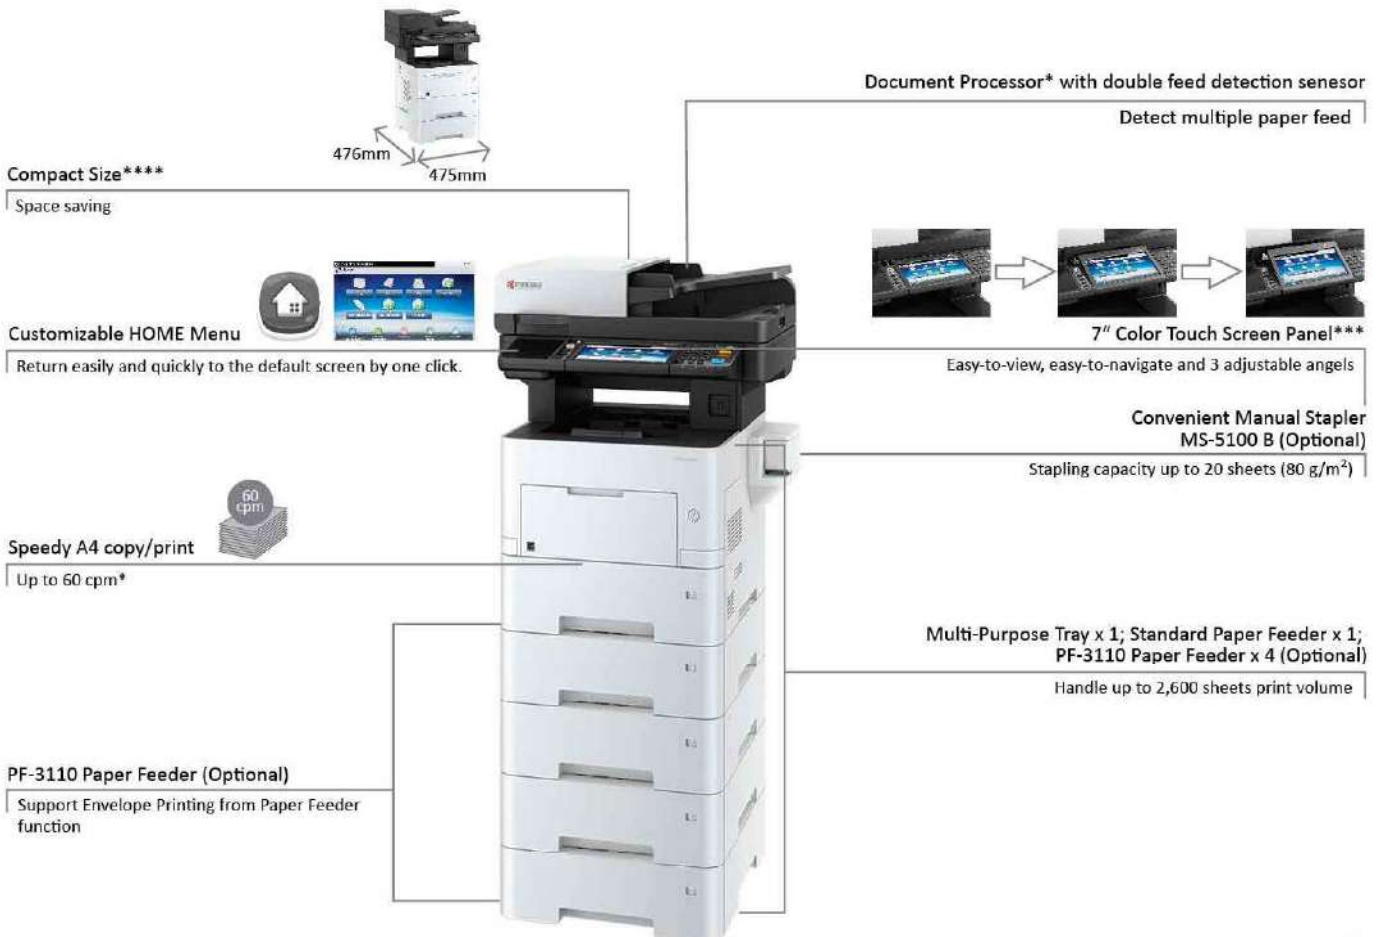

- Speedy A4 copy/print up to 60 ppm.
- Fast dual scanning up to 100/64 ipm A4 Mono/Color*.
- Allow A6 duplex scan from Document Processor.
- Support high print volume up to 2,600 sheets**.
- User friendly 7" large color touch screen panel***.
- Leverage solutions to enhance information security and sharing and improve document workflow.
- Environmental design with long life drum, low energy consumption and quiet in operation.

*ECOSYS M3660idn
**With Optional PF-3110 x 4
***ECOSYS M3645idn/M3660idn

Born to be Extraordinary

KYOCERA Document Solutions is Extraordinary for

- Broad Range of Multifunction Devices and Printers
- Optimized Total Cost of Ownership (TCO)
- Reliable with Long Life Drum and Parts
- New and Advanced Technology

*ECOSYS M3660idn

***ECOSYS M3645idn/M3660idn

****ECOSYS M3145dn/M3645dn/M3645idn

Satisfying Critical Document Demands

COPY/PRINT

- Convenient Multi-Purpose Tray First Mode allow printing via Multi-Purpose Tray whenever paper is loaded there.

- 2-sided copy/print as standard.

- Save cost by using less paper.
Print: Allow 25-in-1
Copy: Allow 4-in-1

- Direct print from USB memory.

SCAN

- Fast dual scanning up to 100/64* ipm in A4 Mono/Color.
- Store scanned data easily by 'Scan to FTP', 'Scan to SMB', 'Scan to Email'.
- Scan data directly into USB memory - Scan to USB.